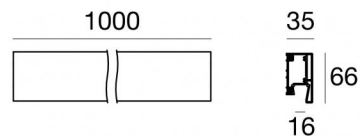

Fylo+ Surface_1

Systems - Lines | Modular
65015

Technical data	
Type	- - -
Installation position	Wall lights
Installation environment	Indoor
IK	IK08
Glow wire test	850°
Direct mounting on normally flammable surfaces	Yes
CE	Yes
Dimmable article	No
Directional	No
Tilting	No
Walk-over	No
Drive-over	No
Cable included	No
Resin potting	No
Net weight	1,04 Kg
Modularity	Modular

		Outer casing installation position: ceiling L=320mm, H=55mm, D=100mm	Code <u>62900</u>
--	---	---	-----------------------------

		Diffuser	Code <u>65054</u>
--	---	----------	-----------------------------