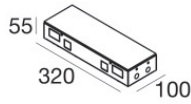

Fylo+ Recessed_5 | Lines | Accessories
65013

Outer casing
installation position: ceiling L=320mm, H=55mm, D=100mm

Code
62900