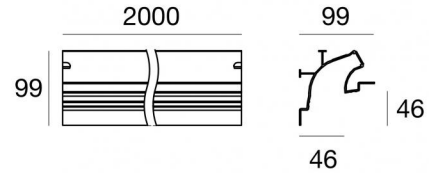

Fylo+ Recessed_5

Systems - Lines | Modular
65013

2000 x
65

Technical data	
Type	- - -
Installation position	Ceiling
Installation environment	Indoor
IK	IK08
Glow wire test	850°
Direct mounting on normally flammable surfaces	Yes
CE	Yes
Dimmable article	No
Directional	No
Tilting	No
Walk-over	No
Drive-over	No
Cable included	No
Resin potting	No
Net weight	3.02 Kg
Modularity	Modular