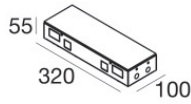

Fylo+ Recessed_5 | Lines | Accessories
65012

Outer casing
installation position: ceiling L=320mm, H=55mm, D=100mm

Code
62900