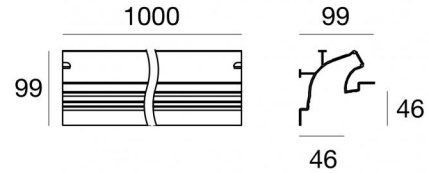

Fylo+ Recessed_5

Systems - Lines | Modular
65012

1000 x
65

Technical data	
Type	- - -
Installation position	Ceiling
Installation environment	Indoor
IK	IK08
Glow wire test	850°
Direct mounting on normally flammable surfaces	Yes
CE	Yes
Dimmable article	No
Directional	No
Tilting	No
Walk-over	No
Drive-over	No
Cable included	No
Resin potting	No
Net weight	1,51 Kg
Modularity	Modular