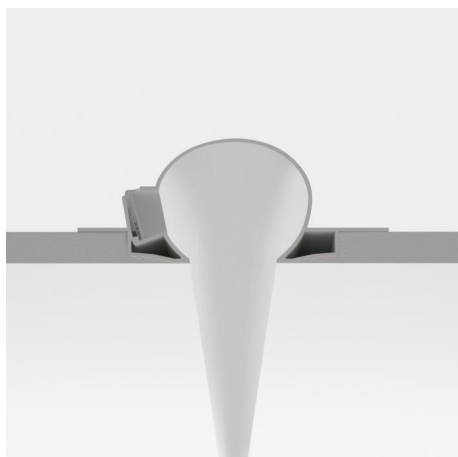

# Fylo+ Recessed\_4

Systems - Lines | Modular  
65009

1000 x  
94

Technical data	
Type	- - -
Installation position	Ceiling
Installation environment	Indoor
IK	IK08
Glow wire test	850°
Direct mounting on normally flammable surfaces	Yes
CE	Yes
Dimmable article	No
Directional	No
Tilting	No
Walk-over	No
Drive-over	No
Cable included	No
Resin potting	No
Net weight	1.22 Kg
Modularity	Modular

## Components

		<p>Ribbon PRO - topLED 18 W DC - 18 W AC</p>	<p><b>Code</b> <u>82123</u></p>
		<p>Ribbon PRO - LED Strip   topLED 18 W DC 24 V   3.6 W/m   518 Lm/m</p>	<p><b>Code</b> <u>82124</u></p>
		<p>Ribbon PRO</p>	<p><b>Code</b> <u>82125</u></p>
		<p>Ribbon PRO - LED Strip   topLED 48 W DC 24 V   9.6 W/m   1367 Lm/m</p>	<p><b>Code</b> <u>82129</u></p>
		<p>Ribbon PRO</p>	<p><b>Code</b> <u>82130</u></p>
		<p>Ribbon PRO - LED Strip   topLED 48 W DC 24 V   9.6 W/m   1503.8 Lm/m</p>	<p><b>Code</b> <u>82131</u></p>
		<p>Ribbon PRO - LED Strip   topLED 33.5 W DC 24 V   6.7 W/m   927.6 Lm/m</p>	<p><b>Code</b> <u>82156</u></p>
		<p>Ribbon PRO</p>	<p><b>Code</b> <u>82157</u></p>