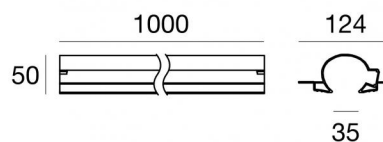

# Fylo+ Recessed\_4

Systems - Lines | Modular  
65009

1000 x  
94

Technical data	
Type	- - -
Installation position	Ceiling
Installation environment	Indoor
IK	IK08
Glow wire test	850°
Direct mounting on normally flammable surfaces	Yes
CE	Yes
Dimmable article	No
Directional	No
Tilting	No
Walk-over	No
Drive-over	No
Cable included	No
Resin potting	No
Net weight	1.22 Kg
Modularity	Modular