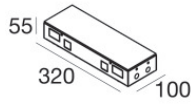

Fylo+ Recessed_4 | Lines | Accessories
65009

Outer casing
installation position: ceiling L=320mm, H=55mm, D=100mm

Code
62900