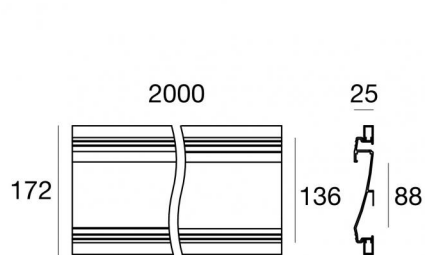

Fylo+ Recessed_2

Systems - Lines | Modular
65007

2000 x
182

Technical data	
Type	- - -
Installation position	Wall lights
Installation environment	Indoor
IK	IK08
Glow wire test	850°
Direct mounting on normally flammable surfaces	Yes
CE	Yes
Dimmable article	No
Directional	No
Tilting	No
Walk-over	No
Drive-over	No
Cable included	No
Resin potting	No
Net weight	2,76 Kg
Modularity	Modular