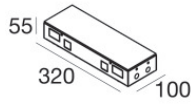

Fylo+ Recessed_2 | Lines | Accessories
65007

Outer casing
installation position: ceiling L=320mm, H=55mm, D=100mm

Code
62900