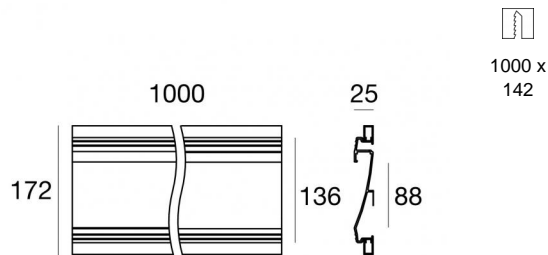

Fylo+ Recessed_2

Systems - Lines | Modular
65006

Technical data

Type	- - -
Installation position	Wall lights
Installation environment	Indoor
IK	IK08
Glow wire test	850°
Direct mounting on normally flammable surfaces	Yes
CE	Yes
Dimmable article	No
Directional	No
Tilting	No
Walk-over	No
Drive-over	No
Cable included	No
Resin potting	No
Net weight	1,38 Kg
Modularity	Modular

Finishing casing

Material	Aluminium
Colour	Chalk white
Processing	Coating

Systems - Lines | Modular
65006

Components

		Ribbon PRO - topLED 18 W DC - 18 W AC	Code 82123
		Ribbon PRO - LED Strip topLED 18 W DC 24 V 3.6 W/m 518 Lm/m	Code 82124
		Ribbon PRO	Code 82125
		Ribbon PRO - LED Strip topLED 48 W DC 24 V 9.6 W/m 1367 Lm/m	Code 82129
		Ribbon PRO	Code 82130
		Ribbon PRO - LED Strip topLED 48 W DC 24 V 9.6 W/m 1503.8 Lm/m	Code 82131
		Ribbon PRO - LED Strip topLED 33.5 W DC 24 V 6.7 W/m 927.6 Lm/m	Code 82156
		Ribbon PRO	Code 82157