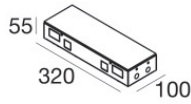

Fylo+ Recessed_2 | Lines | Accessories
65006

Outer casing
installation position: ceiling L=320mm, H=55mm, D=100mm

Code
62900