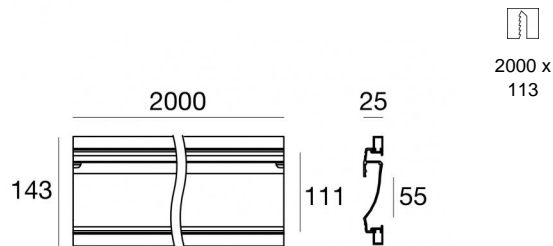

Fylo+ Recessed_3

Systems - Lines | Modular
65004

Technical data

Type	- - -
Installation position	Wall lights - Ceiling
Installation environment	Indoor
IK	IK08
Glow wire test	850°
Direct mounting on normally flammable surfaces	Yes
CE	Yes
Dimmable article	No
Directional	No
Tilting	No
Walk-over	No
Drive-over	No
Cable included	No
Resin potting	No
Net weight	2,24 Kg
Modularity	Modular