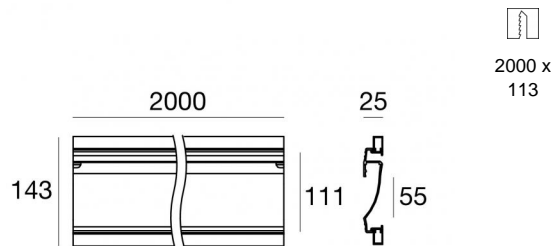

Fylo+ Recessed_3

Systems - Lines | Modular
65004

Technical data

Type	- - -
Installation position	Wall lights - Ceiling
Installation environment	Indoor
IK	IK08
Glow wire test	850°
Direct mounting on normally flammable surfaces	Yes
CE	Yes
Dimmable article	No
Directional	No
Tilting	No
Walk-over	No
Drive-over	No
Cable included	No
Resin potting	No
Net weight	2,24 Kg
Modularity	Modular

65004

Outer casing
installation position: ceiling L=320mm, H=55mm, D=100mm

Code

62900

Diffuser

Code

65054

Diffuser