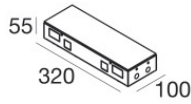

65004

Outer casing
installation position: ceiling L=320mm, H=55mm, D=100mm

Code

62900