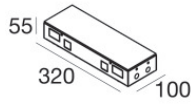

Fylo+ Recessed_3 | Lines | Accessories
65003

Outer casing
installation position: ceiling L=320mm, H=55mm, D=100mm

Code
62900