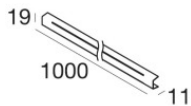

Fylo+ Recessed_3 | Lines | Accessories
65003

Outer casing
installation position: ceiling L=320mm, H=55mm, D=100mm

Code
62900

Diffuser

Code
65054

Diffuser

Code
65055