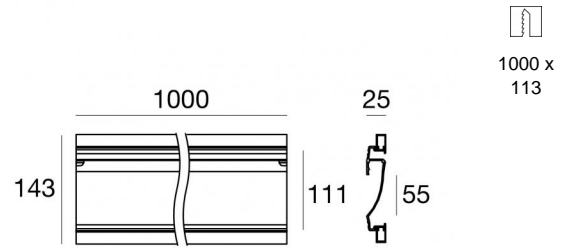

Fylo+ Recessed_3

Systems - Lines | Modular
65003

Technical data

Type	- - -
Installation position	Wall lights - Ceiling
Installation environment	Indoor
IK	IK08
Glow wire test	850°
Direct mounting on normally flammable surfaces	Yes
CE	Yes
Dimmable article	No
Directional	No
Tilting	No
Walk-over	No
Drive-over	No
Cable included	No
Resin potting	No
Net weight	1,12 Kg
Modularity	Modular