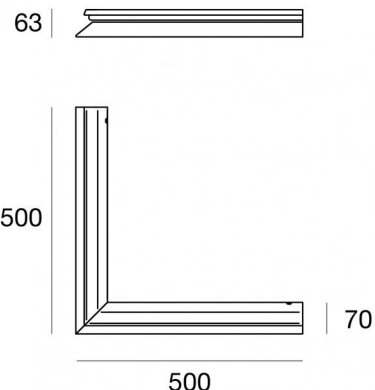

Dirigo_M2 Aluminium OUT-corner

Lines | Modular
64669

Technical data	
Designer	Studio RIGO
Construction year	2017
Type	Surface
Installation position	Wall lights - Ceiling - Floor
Installation environment	Outdoor
IK	IK09
Glow wire test	850°
Direct mounting on normally flammable surfaces	Yes
CE	Yes
Dimmable article	No
Directional	No
Tilting	No
Walk-over	Yes
Drive-over	No
Cable included	No
Resin potting	No
Net weight	1.7 Kg
Modularity	Modular

Components

Silicone_C 120 LEDs/m

Code

62403

Silicone_C 120 LEDs/m - LED Strip | topLED 72 W DC 24 V |
14.4 W/m | 1435 Lm/m

Code

62403N

64669