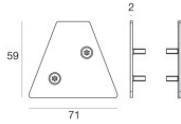

Closing cap

Material:Aluminium 6060, colour:Dark brown, processing:Open pore anodizing + Powder Coating.

Code

64589

Junction

Type linear.

Material:Aluminium 6060, colour:Dark brown, processing:Open pore anodizing + Powder Coating.