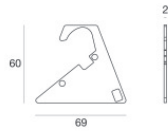

Junction

Type linear.

Material:Aluminium 6060, colour:Dark brown, processing:Open pore anodizing + Powder Coating.

Code

64662