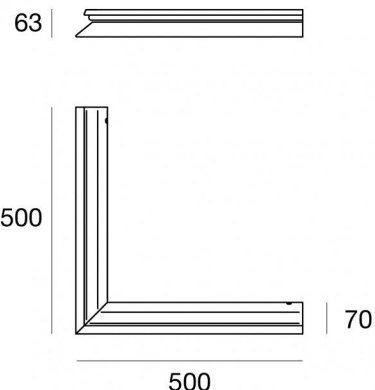

# Dirigo\_M2 Aluminium OUT-corner

Lines | Modular  
64667

| Technical data                                 |                                  |
|--|----------------------------------|
| Designer                                       | Studio RIGO                      |
| Construction year                              | 2017                             |
| Type   | Surface                          |
| Installation position                          | Wall lights -<br>Ceiling - Floor |
| Installation environment                       | Outdoor                          |
| IK   | IK09                             |
| Glow wire test                                 | 850°                             |
| Direct mounting on normally flammable surfaces | Yes                              |
| CE   | Yes                              |
| Dimmable article                               | No                               |
| Directional                                    | No                               |
| Tilting  | No                               |
| Walk-over                                      | Yes                              |
| Drive-over                                     | No                               |
| Cable included                                 | No                               |
| Resin potting                                  | No                               |
| Net weight                                     | 1.7 Kg                           |
| Modularity                                     | Modular                          |