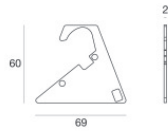

Junction
Type linear.
Material:Aluminium 6060, colour:grey RAL 7021, processing:Open pore anodizing + Powder Coating.

Finish

Code

64661