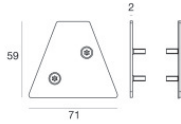

64667

Closing cap
Material:Aluminium 6060, colour:grey RAL 7021, processing:Open pore anodizing + Powder Coating.

Code

64641