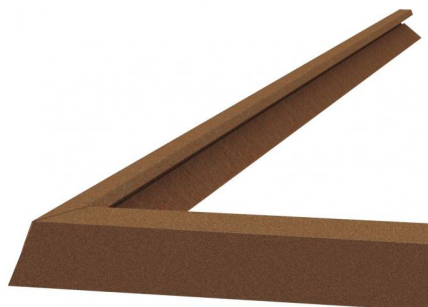

# Dirigo\_M2 Aluminium IN-corner

Lines | Modular  
64666

Technical data	
Designer	Studio RIGO
Construction year	2017
Type	Surface
Installation position	Wall lights - Ceiling - Floor
Installation environment	Outdoor
IK	IK09
Glow wire test	850°
Direct mounting on normally flammable surfaces	Yes
CE	Yes
Dimmable article	No
Directional	No
Tilting	No
Walk-over	Yes
Drive-over	No
Cable included	No
Resin potting	No
Net weight	1.7 Kg
Modularity	Modular

Finishing casing	
Material	Aluminium 6060
Colour	Dark brown
Processing	Open pore anodizing + Powder Coating

Finishing diffuser	
Material	UV Resistant Polymethylmethacrylate
Colour	opaline

Lines | Modular  
**64666**

Closing cap  
Material:Aluminium 6060, colour:Dark brown, processing:Open pore anodizing + Powder Coating.

**Code**  
64589

Junction  
Type linear.  
Material:Aluminium 6060, colour:Dark brown, processing:Open pore anodizing + Powder Coating.