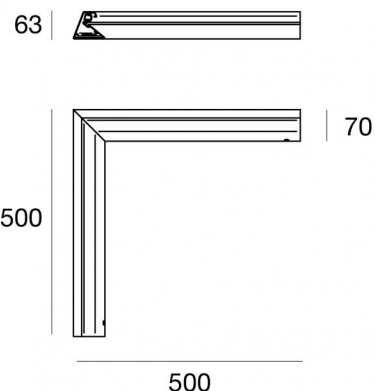

# Dirigo\_M2 Aluminium IN-corner

Lines | Modular  
64666

Technical data	
Designer	Studio RIGO
Construction year	2017
Type	Surface
Installation position	Wall lights - Ceiling - Floor
Installation environment	Outdoor
IK	IK09
Glow wire test	850°
Direct mounting on normally flammable surfaces	Yes
CE	Yes
Dimmable article	No
Directional	No
Tilting	No
Walk-over	Yes
Drive-over	No
Cable included	No
Resin potting	No
Net weight	1.7 Kg
Modularity	Modular

## Components

Silicone\_C 120 LEDs/m

**Code**

62403

Silicone\_C 120 LEDs/m - LED Strip | topLED 72 W DC 24 V |  
14.4 W/m | 1435 Lm/m

**Code**

62403N

Dirigo\_M2 Aluminium IN-corner | Lines | Accessories  
**64666**