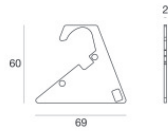

Junction
Type linear.
Material:Aluminium 6060, colour:Dark brown, processing:Open pore anodizing + Powder Coating.

Code
64662