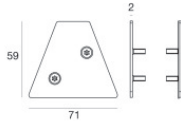

Dirigo_M2 Aluminium IN-corner | Lines | Accessories
64666

Closing cap
Material:Aluminium 6060, colour:Dark brown, processing:Open pore anodizing + Powder Coating.

Code
64589