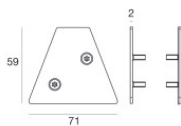

Dirigo_M2 Aluminium MASTER | Lines | Accessories
64645

Closing cap
Material:Aluminium 6060, colour:grey RAL 7021, processing:Open pore anodizing + Powder Coating.

Code

64641