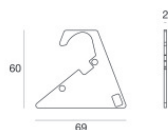

Junction
Type linear.
Material:Aluminium 6060, colour:grey RAL 7021, processing:Open pore anodizing + Powder Coating.

Finish

Code

64661