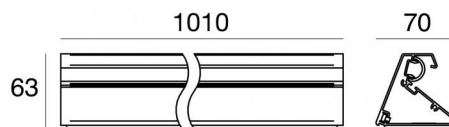

# Dirigo\_M2 Aluminium MASTER

Lines | Modular Master  
64645

Technical data	
Designer	Studio RIGO
Construction year	2017
Type	Surface
Installation position	Wall lights - Ceiling - Floor
Installation environment	Outdoor
IK	IK09
Glow wire test	850°
Direct mounting on normally flammable surfaces	Yes
CE	Yes
Dimmable article	No
Directional	No
Tilting	No
Walk-over	Yes
Drive-over	No
Cable included	No
Resin potting	No
Net weight	1.6 Kg
Modularity	Modular Master