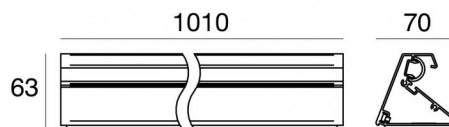

# Dirigo\_M2 Aluminium MASTER

Lines | Modular Master  
64595

Technical data	
Designer	Studio RIGO
Construction year	2017
Type	Surface
Installation position	Wall lights - Ceiling - Floor
Installation environment	Outdoor
IK	IK09
Glow wire test	850°
Direct mounting on normally flammable surfaces	Yes
CE	Yes
Dimmable article	No
Directional	No
Tilting	No
Walk-over	Yes
Drive-over	No
Cable included	No
Resin potting	No
Net weight	1.6 Kg
Modularity	Modular Master