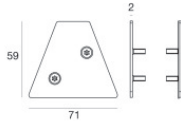

Dirigo_M2 Aluminium MASTER | Lines | Accessories
64595

Closing cap
Material:Aluminium 6060, colour:Dark brown, processing:Open pore anodizing + Powder Coating.

Code
64589