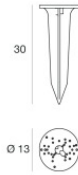

Projectors | arrayLED 0 W DC - 16 W AC | CRI 80  
64523W07

Technical data	
Type	Surface - -
Installation position	Wall lights - Floor
Installation environment	Outdoor
Light Source	LED
Circuit structure	arrayLED
Optics	Asymmetric Wallwasher
Light emission direction	frontal
Nominal power	0 W DC
Total Power	16 W
Nominal input voltage	220 - 240 V AC
Input voltage range	100 - 264 V AC
CCT / Tone	3000 K
Colour rendering index	80 Ra
C.C. / C.V.	AC
Safety class	2
IP	IP65
IK	IK09
Glow wire test	850°
Direct mounting on normally flammable surfaces	Yes
CE	Yes
Driver included	Driver
Dimmable article	No
Directional	Swivelling
total angle (vertical plane)	180 °
Tilting	No
Walk-over	No
Drive-over	No
Cable included	No
Resin potting	Yes
Type of light emission	Single emission
Net weight	2 Kg
Electrostatic discharge protection	Yes
Surge protection	0.5 KV
Product technological characteristics	Acquastop - TCS

Vuelta\_Y | Accessories  
64523W07

Picket  
installation position: land, Cover material: pc

**Code**  
14931

Bracket  
installation position: wall lights L=117mm, H=40mm, D=80mm.  
Material: AISI 304 steel, colour: grey RAL 7021, processing: Powder coating.

**Code**  
64539

Bracket  
L=117mm, H=40mm, D=68,5mm.  
Material: Aluminium 6026, colour: grey RAL 7021, processing: Open pore anodizing + Powder Coating.

**Code**  
64533

Pole

**Code**  
64537