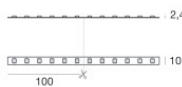

Ribbon RGB 60 LEDs/m - LED Strip | topLED 72 W DC 24 V | 14.4 W/m

Code
98017