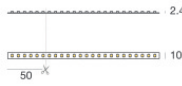

Ribbon 120 LEDs/m - LED Strip | topLED 60 W DC 24 V | 12 W/m | 1367.8 Lm/m

Code
98077