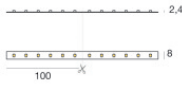

Ribbon Basic 60 LEDs/m - LED Strip | topLED 24 W DC 24 V | 4.8 W/m | 540 Lm/m

Code
98011