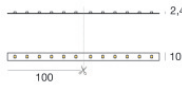

Finishing casing	
Material	Aluminium
Colour	Aluminium
Processing	Anodisation

Modular
63560L02M

Components

Dropper RGB 60 LEDs/m - LED Strip | topLED 72 W DC 24 V | 14.4 W/m

Code
98025

Ribbon Basic 60 LEDs/m - LED Strip | topLED 24 W DC 24 V | 4.8 W/m | 570.2 Lm/m