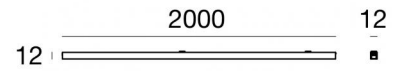

Modular
63560L02M

Technical data	
Type	Profiles
Installation position	Wall lights - Ceiling
Installation environment	Indoor
Glow wire test	No
Direct mounting on normally flammable surfaces	Yes
CE	Yes
Dimmable article	No
Directional	No
Tilting	No
Walk-over	No
Drive-over	No
Cable included	No
Resin potting	No
Modularity	Modular