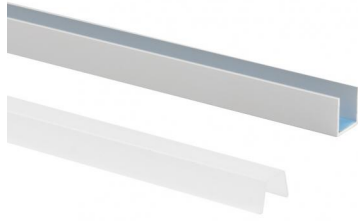

Modular
63560L02M

Technical data	
Type	Profiles
Installation position	Wall lights - Ceiling
Installation environment	Indoor
Glow wire test	No
Direct mounting on normally flammable surfaces	Yes
CE	Yes
Dimmable article	No
Directional	No
Tilting	No
Walk-over	No
Drive-over	No
Cable included	No
Resin potting	No
Modularity	Modular

Finishing casing	
Material	Aluminium
Colour	Aluminium
Processing	Anodisation

Modular
63560L02M

Components

Dropper RGB 60 LEDs/m - LED Strip | topLED 72 W DC 24 V | 14.4 W/m

Code
98025

Ribbon Basic 60 LEDs/m - LED Strip | topLED 24 W DC 24 V | 4.8 W/m | 570.2 Lm/m