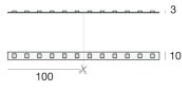

Finishing casing	
Material	Aluminium
Colour	Aluminium
Processing	Anodisation

Modular
63560L02M

Components

Dropper RGB 60 LEDs/m - LED Strip | topLED 72 W DC 24 V | 14.4 W/m

Code
98025

Ribbon Basic 60 LEDs/m - LED Strip | topLED 24 W DC 24 V | 4.8 W/m | 570.2 Lm/m