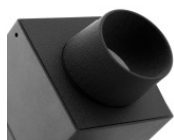

Periskop80 RGBW

Periskop80 RGBW | Projectors | Accessories
C00781BBQUS

Blendschutz
Blendschutzart: snoot.
Material:Aluminium 6060, farbe:Schwarz, bearbeitungstyp :Offenporige Anodisierung + Pulverlackierung.

Code
C-U300026