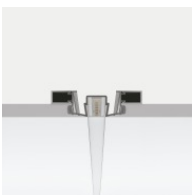

Fylo+ Direct_1

Code

65181 - 65180