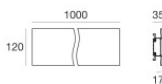

Fylo+ Surface_2

Code

65019 - 65018