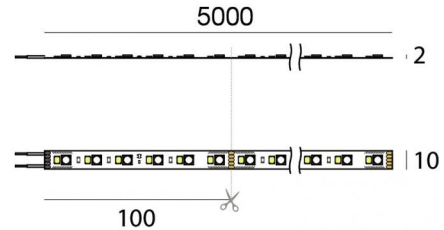

Ribbon Plus RGBW

LED Strip | 600 topLED 96 W DC 24 V | 19.2 W/m
0 Lm/m | CRI >90 | RGBW - 3000

C00417WHVDI

Technische Daten	
Länge	5000 mm
Minimaler Schnitt	100 mm
Typ	LED Strip
Installationsposition	Wand - Decke
Installationsumgebung	Indoor
Lichtquelle	LED
Circuit structure	topLED
Optik	Diffuses
Light emission direction	downward
Lampe Nennleistung	96 W DC
Lampenleistung / m	19.2 W / m
Ähnlichste Farbtemperatur / Tone	RGBW - 3000 K
Farbwiedergabeindex	>90 Ra
Gleichstrom/Gleichspannung	CV
Isolierklasse	3
IP	IP20
Glühdrahtprüfung	650°
Direkte Montage auf normal entflammabaren Oberflächen	Ja
CE	Ja
Einschließlich Driver	Nein
Leuchte dimmbar	Ja
Schwenkbarkeit	Nein
Drehbarkeit	Nein
Begehbarkeit	Nein
Überrollbarkeit	Nein
Einschließlich Kabel	Ja
Kabellänge	0.3 m
Harzbeschichtung	Nein
Typ Lichtabstrahlung	Einflammig
Länge	5000 mm
Nettogewicht	0.09 Kg
Schutz vor elektrostatischen Entladungen	Nein
Schutz vor Stoßspannungen	Nein

Oberfläche Gehäuse

Farbe	Weiß
-------	------

Elektronik

	99331 On/Off Driver 198~264V AC / 176~275V DC 150 W (1 art.)
---	---

	99332 1-10V Controller (1 art.)
---	------------------------------------

	C-E700005 DMX-RDM Multi Channel 10.8~26.4V DC W (- art.)
---	---

Single emission led strip for indoor application. The RGBW - 3000 K LED light source with a diffused light distribution is composed of 600 topLED LEDs with CCT of RGB-W 3000 K and a CRI >90.

The device body and features a white finish. The ingress protection degree is IP20; the total weight is of 0.09 kg. The power supply driver is not provided and is to be ordered separately.

The total absorbed power is 96 W. The power supply cable is included and features a 0.3 m length.

The device features protection class III and can be wall lights or ceiling-mounted.

Compliant with the EN 60598-1 standard and its specific provisions.