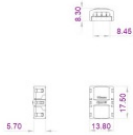

Ribbon Plus RGBW

Ribbon Plus RGBW | LED Strip | Accessories
C00417WHVDI

Stecker - Schneller Anschluss 5 Pole fur Ribbon Plus RGBW
Länge 18,2 mm.

Code
83402