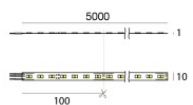

Ribbon Plus Dynamic White

Code
C00418WHDDI