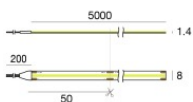

Modular
C-K100019

Components

Ribbon Cob

Code
C00513WH