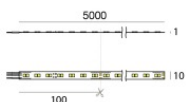

Ribbon Plus Dynamic White

Code
C00418WHDDI