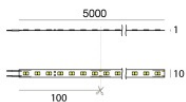

Ribbon Plus WT

Code
C00419WHSDI