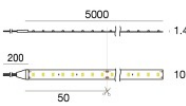

Ribbon HD 160 LEDs/m

Code
C00509WH - C00510WH - C0045MDI05000 - C0045NDI05000 - C0045WDI05000 - C0046MDI05000 - C0046NDI05000 - C0046WDI05000