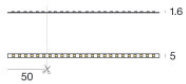

## Components

Ribbon RGBW 54 LEDs/m - LED Strip | topLED 67.5 W DC 48 V | 13.5 W/m

**Code**  
84198

Ribbon Slim 120 LEDs/m

**Code**  
84219

Ribbon Slim 120 LEDs/m

**Code**  
84220

Ribbon Slim 120 LEDs/m