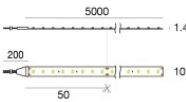

Ribbon HD 160 LEDs/m

Code
C00509WH - C00510WH