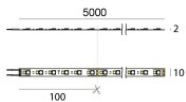

Ribbon Plus RGBW

Code
C00417WHVDI