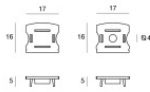

Endkappe
Material:Kunststoff, farbe:Grau.

Code
C-V400025