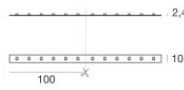

Oberfläche Gehäuse

Material	Aluminium
Farbe	Aluminium
Bearbeitungstyp	Eloxierung

Modular
99983

Components

Dropper RGB 60 LEDs/m - LED Strip | topLED 72 W DC 24 V | 14.4 W/m

Code
98025

Ribbon Basic 60 LEDs/m - LED Strip | topLED 24 W DC 24 V | 4.8 W/m | 570.2 Lm/m