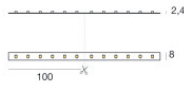

Ribbon Basic 60 LEDs/m - LED Strip | topLED 24 W DC 24 V | 4.8 W/m | 540 Lm/m

Code
98011