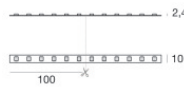

Ribbon RGB 60 LEDs/m - LED Strip | topLED 72 W DC 24 V | 14.4 W/m

Code
98017