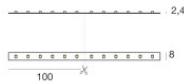

## Components

Dropper RGB 60 LEDs/m - LED Strip | topLED 72 W DC 24 V |  
14.4 W/m

**Code**  
98025

Ribbon Basic 60 LEDs/m - LED Strip | topLED 24 W DC 24 V |  
4.8 W/m | 570.2 Lm/m

**Code**  
98012

Ribbon Basic 60 LEDs/m - LED Strip | topLED 24 W DC 24 V |  
4.8 W/m | 540 Lm/m