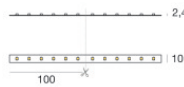

## Components

Dropper RGB 60 LEDs/m - LED Strip | topLED 72 W DC 24 V |  
14.4 W/m

**Code**  
98025

Ribbon Basic 60 LEDs/m - LED Strip | topLED 24 W DC 24 V |  
4.8 W/m | 570.2 Lm/m

**Code**  
98012

Ribbon Basic 60 LEDs/m - LED Strip | topLED 24 W DC 24 V |  
4.8 W/m | 540 Lm/m