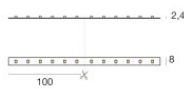

## Components

Dropper RGB 60 LEDs/m - LED Strip | topLED 72 W DC 24 V |  
14.4 W/m

**Code**  
98025

Ribbon Basic 60 LEDs/m - LED Strip | topLED 24 W DC 24 V |  
4.8 W/m | 570.2 Lm/m

**Code**  
98012

Ribbon Basic 60 LEDs/m - LED Strip | topLED 24 W DC 24 V |  
4.8 W/m | 540 Lm/m