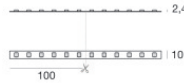

**Code**  
98011

Ribbon 120 LEDs/m - LED Strip | topLED 60 W DC 24 V | 12  
W/m | 1367.8 Lm/m

**Code**  
98077

Ribbon 120 LEDs/m - LED Strip | topLED 60 W DC 24 V | 12  
W/m | 1236 Lm/m

**Code**  
98078

Ribbon RGB 60 LEDs/m - LED Strip | topLED 72 W DC 24 V |  
14.4 W/m