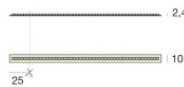

Ribbon 240 LEDs/m

Code
98083