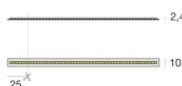

Ribbon 240 LEDs/m - LED Strip | topLED 96 W DC 24 V | 19.2
W/m | 1537.8 Lm/m

Code
98084