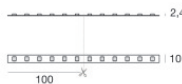

Ribbon RGB 60 LEDs/m - LED Strip | topLED 72 W DC 24 V |
14.4 W/m

Code
98017