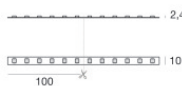

**Code**  
98011

Ribbon 120 LEDs/m - LED Strip | topLED 60 W DC 24 V | 12  
W/m | 1367.8 Lm/m

**Code**  
98077

Ribbon 120 LEDs/m - LED Strip | topLED 60 W DC 24 V | 12  
W/m | 1236 Lm/m

**Code**  
98078

Ribbon RGB 60 LEDs/m - LED Strip | topLED 72 W DC 24 V |  
14.4 W/m