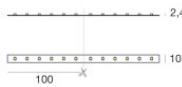

## Components

Dropper RGB 60 LEDs/m - LED Strip | topLED 72 W DC 24 V |  
14.4 W/m

**Code**  
98025

Ribbon Basic 60 LEDs/m - LED Strip | topLED 24 W DC 24 V |  
4.8 W/m | 570.2 Lm/m

**Code**  
98012

Ribbon Basic 60 LEDs/m - LED Strip | topLED 24 W DC 24 V |  
4.8 W/m | 540 Lm/m