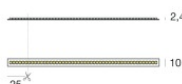

Code
98078

Ribbon RGB 60 LEDs/m - LED Strip | topLED 72 W DC 24 V |
14.4 W/m

Code
98017

Ribbon 240 LEDs/m

Code
98083

Ribbon 240 LEDs/m - LED Strip | topLED 96 W DC 24 V | 19.2
W/m | 1537.8 Lm/m

Code
98084

Modular
99977