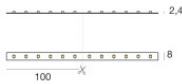

## Components

Dropper RGB 60 LEDs/m - LED Strip | topLED 72 W DC 24 V |  
14.4 W/m

**Code**  
98025

Ribbon Basic 60 LEDs/m - LED Strip | topLED 24 W DC 24 V |  
4.8 W/m | 570.2 Lm/m

**Code**  
98012

Ribbon Basic 60 LEDs/m - LED Strip | topLED 24 W DC 24 V |  
4.8 W/m | 540 Lm/m