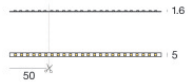

## Components

Ribbon RGBW 54 LEDs/m - LED Strip | topLED 67.5 W DC 48 V | 13.5 W/m

**Code**  
84198

Ribbon Slim 120 LEDs/m

**Code**  
84219

Ribbon Slim 120 LEDs/m

**Code**  
84220

Ribbon Slim 120 LEDs/m