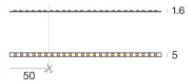

Modular
98956M

Components

Ribbon RGBW 54 LEDs/m - LED Strip | topLED 67.5 W DC 48 V | 13.5 W/m

Code
84197

Ribbon RGBW 54 LEDs/m - LED Strip | topLED 67.5 W DC 48 V | 13.5 W/m

Code
84198

Ribbon Slim 120 LEDs/m