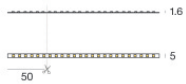

Modular
98906

Components

Ribbon RGBW 54 LEDs/m - LED Strip | topLED 67.5 W DC 48 V | 13.5 W/m

Code
84198

Ribbon Slim 120 LEDs/m

Code
84219

Ribbon Slim 120 LEDs/m

Code
84220