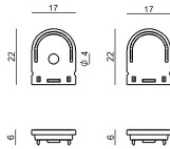

Endkappe
Material:Kunststoff, farbe:Grau.

Code
C-V400029