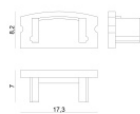

Endkappe - Verschlusskappe
Material:PC, farbe:Weiß.

Code
98892