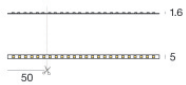

Ribbon Slim 120 LEDs/m

Code
84219