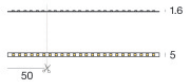

## Components

Ribbon RGBW 54 LEDs/m - LED Strip | topLED 67.5 W DC 48 V | 13.5 W/m

**Code**  
84198

Ribbon Slim 120 LEDs/m

**Code**  
84219

Ribbon Slim 120 LEDs/m

**Code**  
84220

Ribbon Slim 120 LEDs/m