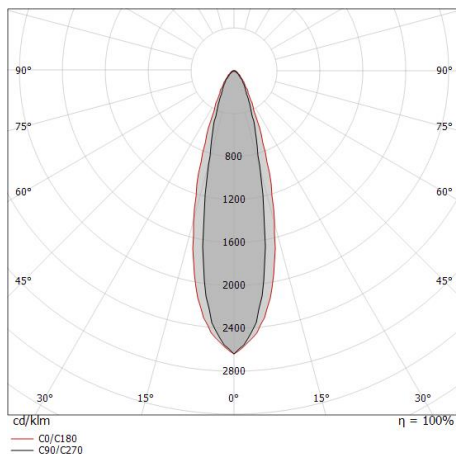

Lineare Elemente | 85-277 V | 24 x powerLED 17.3 W DC - 19.4 W AC | CRI 80
97612W15

Single emission lines for outdoor application. The warm white LED light source with a spot light distribution is composed of 24 powered LEDs with CCT of 3000 K and a CRI 80; the source luminous flux is 2424 lm, with a 140.1 lm/W nominal luminous efficacy.

Compliant with the EN 60598-1 standard and its specific provisions.

Energieeffizienzklasse

Dieses Produkt enthält 24 Lichtquellen der Energieeffizienzklasse D.

Illuminotechnical Eigenschaften

Light Output Ratio (LOR)	83 %
Lichtstrom (Lichtquelle)	2424 lm
Leuchten Lichtstrom	2026 lm
Consumption	19.4 W
Leuchten Lichtausbeute	104 lm/W
Farbtemperatur	3000 K
Standard Deviation of Colour Matching	1/16 ANSI BIN
Farbwiedergabeindex	80 Ra
Standardumgebungstemperatur	-20 / +50°C
Typische Temperatur am Glas	40°C

LED Life / Failure Ratio

L70 B10 C0 361980h (at Tj 60 Ta 25)

UGR

UGR transversal	18.4
UGR axial	15.7
X=4H Y=8H	S=0.25H
Reflection factor	70/50/20

OPTICAL

Optik C0/C180	32°
Optik C90/C270	24°
Light distribution simmetry	Symmetrical 2 assis