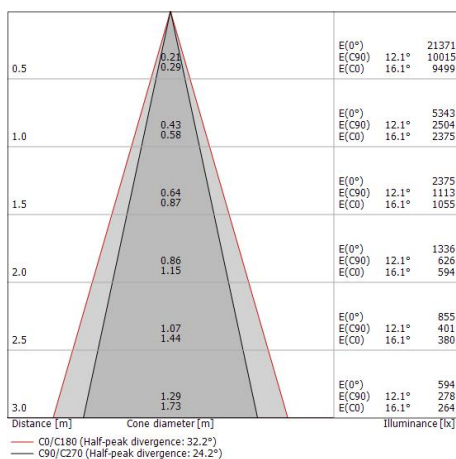

Lineare Elemente | 85-277 V | 24 x powerLED 17.3 W DC - 19.4 W AC | CRI 80
97612W15

Single emission lines for outdoor application. The warm white LED light source with a spot light distribution is composed of 24 powered LEDs with CCT of 3000 K and a CRI 80; the source luminous flux is 2424 lm, with a 140.1 lm/W nominal luminous efficacy.

Compliant with the EN 60598-1 standard and its specific provisions.

Energieeffizienzklasse

Dieses Produkt enthält 24 Lichtquellen der Energieeffizienzklasse D.

Illuminotechnical Eigenschaften

Light Output Ratio (LOR)	83 %
Lichtstrom (Lichtquelle)	2424 lm
Leuchten Lichtstrom	2026 lm
Consumption	19.4 W
Leuchten Lichtausbeute	104 lm/W
Farbtemperatur	3000 K
Standard Deviation of Colour Matching	1/16 ANSI BIN
Farbwiedergabeindex	80 Ra
Standardumgebungstemperatur	-20 / +50°C
Typische Temperatur am Glas	40°C

LED Life / Failure Ratio

L70 B10 C0 361980h (at Tj 60 Ta 25)

UGR

UGR transversal	18.4
UGR axial	15.7
X=4H Y=8H	S=0.25H
Reflection factor	70/50/20

OPTICAL

Optik C0/C180	32°
Optik C90/C270	24°
Light distribution simmetry	Symmetrical 2 assis