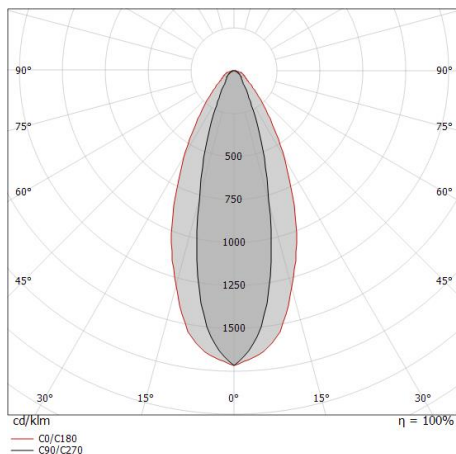

Lineare Elemente | 85-277 V | 12 x powerLED 7 W DC - 7.7 W AC | CRI 80
97256M25

Single emission lines for outdoor application. The super warm white LED light source with a elliptical light distribution is composed of 12 powered LEDs with CCT of 2700 K and a CRI 80; the source luminous flux is 1128 lm, with a 161.1 lm/W nominal luminous efficacy.

Compliant with the EN 60598-1 standard and its specific provisions.

Energieeffizienzklasse

Dieses Produkt enthält 12 Lichtquellen der Energieeffizienzklasse D.

Illuminotechnical Eigenschaften

Light Output Ratio (LOR)	62 %
Lichtstrom (Lichtquelle)	1128 lm
Leuchten Lichtstrom	703 lm
Consumption	7.7 W
Leuchten Lichtausbeute	91 lm/W
Farbtemperatur	2700 K
Standard Deviation of Colour Matching	1/16 ANSI BIN
Farbwiedergabeindex	80 Ra
Standardumgebungstemperatur	-20 / +50°C
Typische Temperatur am Glas	40°C

LED Life / Failure Ratio

L70 B10 C0 361980h (at Tj 60 Ta 25)

UGR

UGR transversal	22.1
UGR axial	16.2
X=4H Y=8H	S=0.25H
Reflection factor	70/50/20

OPTICAL

Optik C0/C180	48°
Optik C90/C270	28°
Light distribution simmetry	Symmetrical 2 assis