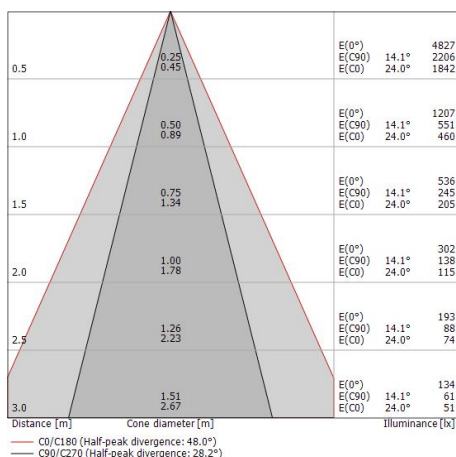

Lineare Elemente | 85-277 V | 12 x powerLED 7 W DC - 7.7 W AC | CRI 80
97256M25

Single emission lines for outdoor application. The super warm white LED light source with a elliptical light distribution is composed of 12 powered LEDs with CCT of 2700 K and a CRI 80; the source luminous flux is 1128 lm, with a 161.1 lm/W nominal luminous efficacy.

Compliant with the EN 60598-1 standard and its specific provisions.

Energieeffizienzklasse

Dieses Produkt enthält 12 Lichtquellen der Energieeffizienzklasse D.

Illuminotechnical Eigenschaften

Light Output Ratio (LOR)	62 %
Lichtstrom (Lichtquelle)	1128 lm
Leuchten Lichtstrom	703 lm
Consumption	7.7 W
Leuchten Lichtausbeute	91 lm/W
Farbtemperatur	2700 K
Standard Deviation of Colour Matching	1/16 ANSI BIN
Farbwiedergabeindex	80 Ra
Standardumgebungstemperatur	-20 / +50°C
Typische Temperatur am Glas	40°C

LED Life / Failure Ratio

L70 B10 C0 361980h (at Tj 60 Ta 25)

UGR

UGR transversal	22.1
UGR axial	16.2
X=4H Y=8H	S=0.25H
Reflection factor	70/50/20

OPTICAL

Optik C0/C180	48°
Optik C90/C270	28°
Light distribution simmetry	Symmetrical 2 assis