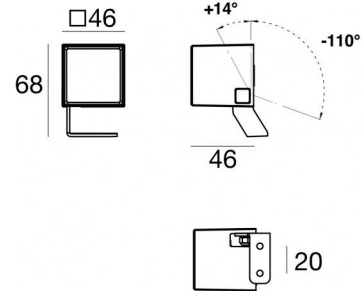

Periskop45 RGB

Scheinwerfer | 3 x powerLEDs 4.5 W DC 500 mA | RGB
95330Z60

| Technische Daten | |
|---|----------------------|
| Typ | Oberfläche |
| Installationsposition | Wand - Decke - Boden |
| Installationsumgebung | Outdoor |
| Lichtquelle | LED |
| Circuit structure | powerLEDs |
| Optik | Wide Flood |
| Light emission direction | frontal |
| Lampe Nennleistung | 4.5 W DC |
| Eingangsspannungsbereich | 500mA |
| Ähnlichste Farbtemperatur / Tone | RGB |
| Gleichstrom/Gleichspannung | CC |
| Isolierklasse | 3 |
| IP | IP66 |
| IK | IK05 |
| Glühdrahtprüfung | 850° |
| Direkte Montage auf normal entflammaren Oberflächen | Ja |
| CE | Ja |
| Einschließlich Driver | Nein |
| Leuchte dimmbar | Ja |
| Schwenkbarkeit | Orientabile |
| Gesamtwinkel (vertikale Ebene) | 124 ° |
| Drehbarkeit | Nein |
| Begehbarkeit | Nein |
| Überrollbarkeit | Nein |
| Einschließlich Kabel | Ja |
| Kabellänge | 1 m |
| Harzbeschichtung | Ja |
| Typ Lichtabstrahlung | Einflammig |
| Nettogewicht | 0.2 Kg |
| Schutz vor elektrostatischen Entladungen | Nein |
| Schutz vor Stoßspannungen | Nein |
| Technische Merkmale des Produkts | Acquastop - TCS |

The device body is made of die-cast aluminium en ab - 46100 and features a dark brown finish, processed by means of open pore anodizing + powder coating; the diffuser is made of extra clear glass - tempered with a silk-screening treatment. The ingress protection degree is IP66; the total weight is of 0.2 kg. The power supply driver is not provided and is to be ordered separately.

The total absorbed power is 4.5 W. The power supply cable is included and features a 1 m length.

The device features protection class III and can be wall lights, ceiling or floor-mounted.

Compliant with the EN 60598-1 standard and its specific provisions.