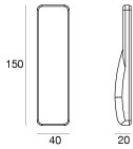

Remote RF

Code

C-W600001