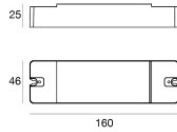

Dimmer
RF Remote controller

Code

C-E700003