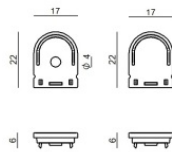

Endkappe
Material:Kunststoff, farbe:Grau.

Code
C-V400029