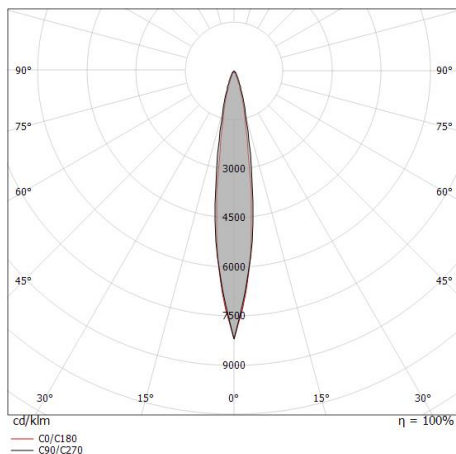

Single emission uplights for outdoor application. The natural white LED light source with a spot light distribution is composed of 1 arrayed LEDs with CCT of 4000 K and a CRI 80; the source luminous flux is 1313 lm, with a 145.9 lm/W nominal luminous efficacy.

Compliant with the EN 60598-1 standard and its specific provisions.

Distance [m]	Cone diameter [m]	illuminance [lx]
0.5	0.14 0.13	E(0°) 23493 E(C90) 7.9° 11523 E(C0) 7.4° 11557
1.0	0.28 0.26	E(0°) 5873 E(C90) 7.9° 2881 E(C0) 7.4° 2889
1.5	0.42 0.39	E(0°) 2610 E(C90) 7.9° 1280 E(C0) 7.4° 1284
2.0	0.56 0.52	E(0°) 1468 E(C90) 7.9° 720 E(C0) 7.4° 722
2.5	0.69 0.65	E(0°) 940 E(C90) 7.9° 461 E(C0) 7.4° 462
3.0	0.83 0.78	E(0°) 653 E(C90) 7.9° 320 E(C0) 7.4° 321