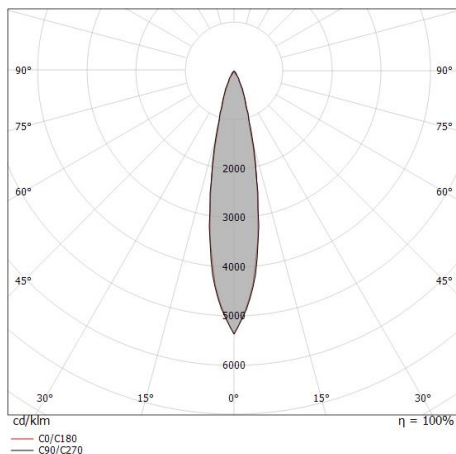

## Uplights | 1 arrayLED 12 W DC 350 mA | CRI 80 82690N15

Single emission uplights for outdoor application. The natural white LED light source with a spot light distribution is composed of 1 arrayed LEDs with CCT of 4000 K and a CRI 80; the source luminous flux is 1854 lm, with a 154.5 lm/W nominal luminous efficacy.

Compliant with the EN 60598-1 standard and its specific provisions.

Distance [m]	Cone diameter [m]	Beam Type	E(0°)	E(C90)	E(C0)
0.5	0.19 0.18	C0/C180	18783	8965	8967
		C90/C270	4696	2241	2242
		C0/C180	2087	996	996
1.0	0.37 0.36	C0/C180	1174	560	560
		C90/C270	751	359	359
		C0/C180	522	249	249
1.5	0.56 0.55	C0/C180	751	359	359
		C90/C270	522	249	249
		C0/C180	522	249	249
2.0	0.74 0.73	C0/C180	522	249	249
		C90/C270	522	249	249
		C0/C180	522	249	249
2.5	0.93 0.91	C0/C180	522	249	249
		C90/C270	522	249	249
		C0/C180	522	249	249
3.0	1.11 1.09	C0/C180	522	249	249
		C90/C270	522	249	249
		C0/C180	522	249	249