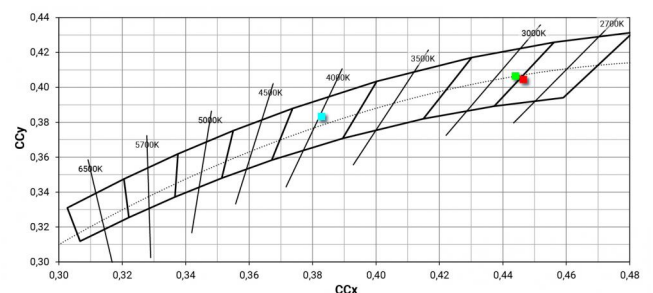

COLOR VECTOR GRAPHIC