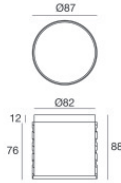

Compliant with the EN 60598-1 standard and its specific provisions.

Distance [m]	Cone diameter [m]	Illuminance [lx]
0.5	1.19	$\frac{E(0^\circ)}{E(C0)} 50.0^\circ$ 21 3
1.0	2.38	$\frac{E(0^\circ)}{E(C0)} 50.0^\circ$ 5 1
1.5	3.58	$\frac{E(0^\circ)}{E(C0)} 50.0^\circ$ 2 0
2.0	4.77	$\frac{E(0^\circ)}{E(C0)} 50.0^\circ$ 1 0
2.5	5.96	$\frac{E(0^\circ)}{E(C0)} 50.0^\circ$ 1 0
3.0	7.15	$\frac{E(0^\circ)}{E(C0)} 50.0^\circ$ 1 0

OPTICAL

Optik C0/C180	100°
Light distribution simmetry	Symmetrical

Orma_FO | Uplights | Accessories
82680M00

Einbaugehäuse

installationsposition: boden; typ installation: mauerwerk L=87mm, H=88mm, D=87mm.

Material:Kunststoff ABS, farbe:Schwarz.

Code

99923

Einbaugehäuse

installationsposition: boden; typ installation: mauerwerk L=114mm, H=88mm, D=114mm.

Material:Kunststoff ABS, farbe:Schwarz.

Code

83039