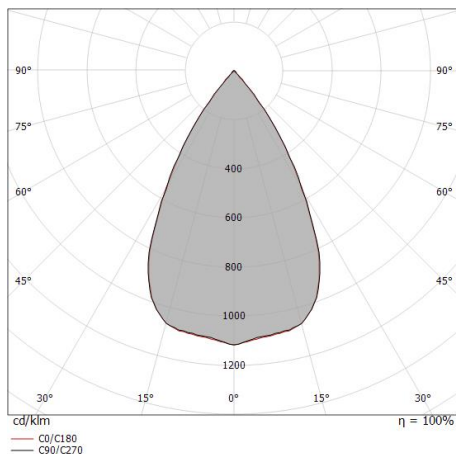

#### Cables Electrification

Cable connector	No
-----------------	----

Uplights | 1 arrayLED 9 W DC 24 V | CRI 80  
82672M60

Single emission uplights for outdoor application. The super warm white LED light source with a wide flood light distribution is composed of 1 arrayed LEDs with CCT of 2700 K and a CRI 80; the source luminous flux is 1193 lm, with a 132.6 lm/W nominal luminous efficacy.

Compliant with the EN 60598-1 standard and its specific provisions.

Distance [m]	Cone diameter [m]	Intensity [lx]
0.5	0.58 0.57	E(0°) 3069 E(C90) 1000 E(C0) 1004
1.0	1.15 1.15	E(0°) 767 E(C90) 250 E(C0) 251
1.5	1.73 1.72	E(0°) 341 E(C90) 111 E(C0) 112
2.0	2.30 2.29	E(0°) 192 E(C90) 63 E(C0) 63
2.5	2.88 2.86	E(0°) 123 E(C90) 40 E(C0) 40
3.0	3.45 3.44	E(0°) 85 E(C90) 28 E(C0) 28