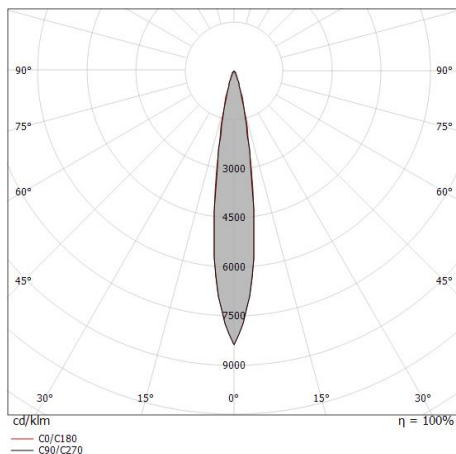

Single emission uplights for outdoor application. The natural white LED light source with a spot light distribution is composed of 1 powerLEDs with CCT of 4000 K and a CRI 80; the source luminous flux is 529 lm, with a 105.8 lm/W nominal luminous efficacy.

Compliant with the EN 60598-1 standard and its specific provisions.

Distance [m]	Cone diameter [m]	illuminance [lx]
0.5	0.14 0.14	E(0°) 13126 E(C90) 8.1° 6429 E(C0) 8.2° 6429
1.0	0.28 0.29	E(0°) 3281 E(C90) 8.1° 1607 E(C0) 8.2° 1607
1.5	0.43 0.43	E(0°) 1458 E(C90) 8.1° 714 E(C0) 8.2° 714
2.0	0.57 0.58	E(0°) 820 E(C90) 8.1° 402 E(C0) 8.2° 402
2.5	0.71 0.72	E(0°) 525 E(C90) 8.1° 257 E(C0) 8.2° 257
3.0	0.85 0.86	E(0°) 365 E(C90) 8.1° 179 E(C0) 8.2° 179