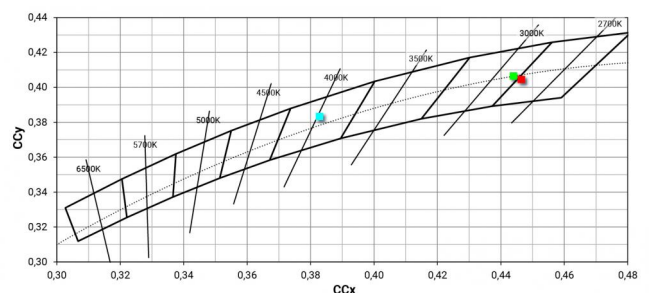

Uplights | 1 x powerLED 5 W DC 24 V | CRI 80
82664M30

Single emission uplights for outdoor application. The super warm white LED light source with a medium flood light distribution is composed of 1 powered LEDs with CCT of 2700 K and a CRI 80; the source luminous flux is 490 lm, with a 98.0 lm/W nominal luminous efficacy.

The device body is made of die-cast aluminium en ab - 46100 and features a black finish, processed by means of open pore anodizing + powder coating; the diffuser is made of extra clear glass - tempered with a silk-screening treatment. The ingress protection degree is IP68; the total weight is of 0.2 kg.

The total absorbed power is 5 W. The power supply cable is included and features a 1 m length.

The device features protection class III and can be floor-mounted with an outer casing, code 83038(for concrete or masonry).

Compliant with the EN 60598-1 standard and its specific provisions.

Energieeffizienzklasse

ieses Produkt enthält eine Lichtquelle der Energieeffizienzklasse E.

Illuminotechnical Eigenschaften

Light Output Ratio (LOR)	58 %
Lichtstrom (Lichtquelle)	490 lm
Leuchten Lichtstrom	288 lm
Consumption	5 W
Leuchten Lichtausbeute	57 lm/W
Farbtemperatur	2700 K
Standard Deviation of Colour Matching	3 Step MacAdam
Farbwiedergabeindex	80 Ra
Black Body Locus	On
Standardumgebungstemperatur	-20 / +50°C
Typische Temperatur am Glas	40°C

LED Life / Failure Ratio

L70 B10 C0 247450h (at Tj 60 Ta 25)

UGR

UGR axial	13.2
UGR transversal	13.3
X=4H | Y=8H	S=0.25H
Reflection factor	70/50/20

OPTICAL

Optik C0/C180	30°
Light distribution simmetry	Symmetrical