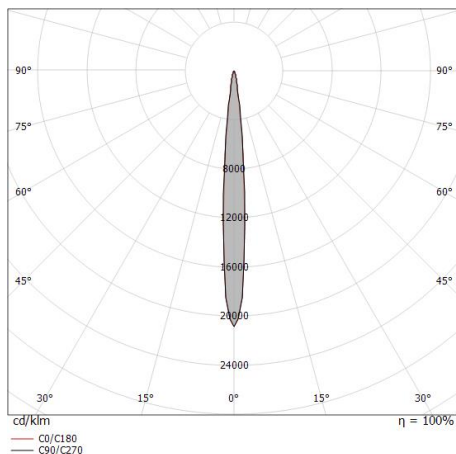

Uplights | 198-264 V | 1 x powerLED 8 W DC - 9 W AC | CRI 80
82543N06

Single emission uplights for outdoor application. The natural white LED light source with a ultra spot light distribution is composed of 1 powered LEDs with CCT of 4000 K and a CRI 80; the source luminous flux is 1013 lm, with a 126.6 lm/W nominal luminous efficacy.

The total absorbed power is 9 W. The power supply cable is included and features a 1 m length.

The device features protection class I and can be floor-mounted with an outer casing, code 98122(for concrete or masonry).

Compliant with the EN 60598-1 standard and its specific provisions.

Distance [m]	Cone diameter [m]	illuminance [lx]
0.5	0.08 0.08	E(0°) 41634 E(C90) 20869 E(C0) 20985
1.0	0.12 0.16	E(0°) 10409 E(C90) 5217 E(C0) 5246
1.5	0.25 0.24	E(0°) 4626 E(C90) 2319 E(C0) 2332
2.0	0.34 0.32	E(0°) 2602 E(C90) 1304 E(C0) 1312
2.5	0.42 0.40	E(0°) 1665 E(C90) 835 E(C0) 839
3.0	0.50 0.48	E(0°) 1157 E(C90) 580 E(C0) 583

Energieeffizienzklasse

ieses Produkt enthält eine Lichtquelle der Energieeffizienzklasse E.

Illuminotechnical Eigenschaften

Light Output Ratio (LOR)	49 %
Lichtstrom (Lichtquelle)	1013 lm
Leuchten Lichtstrom	499 lm
Consumption	9 W
Leuchten Lichtausbeute	55 lm/W
Farbtemperatur	4000 K
Standard Deviation of Colour Matching	3 Step MacAdam
Farbwiedergabeindex	80 Ra