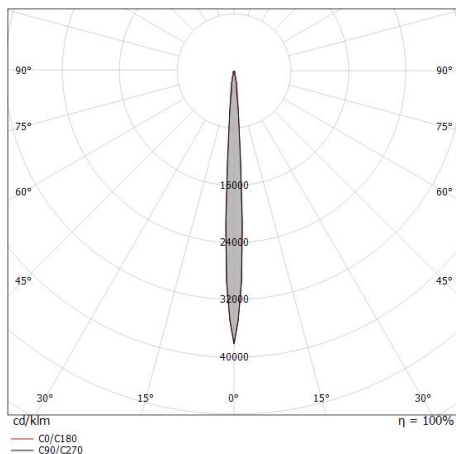

Uplights | 198-264 V | 1 x powerLED 8 W DC - 9 W AC | CRI 80
82535W06

Single emission uplights for outdoor application. The warm white LED light source with a ultra spot light distribution is composed of 1 powered LEDs with CCT of 3000 K and a CRI 80; the source luminous flux is 945 lm, with a 118.1 lm/W nominal luminous efficacy.

Compliant with the EN 60598-1 standard and its specific provisions.

Distance [m]	Cone diameter [m]	illuminance [lx]
0.5	0.06 0.06	E(0°) 88427 E(C90) 3.2° 44662 E(C0) 3.3° 45859
1.0	0.11 0.12	E(0°) 22107 E(C90) 3.2° 11166 E(C0) 3.3° 11465
1.5	0.17 0.17	E(0°) 9825 E(C90) 3.2° 4962 E(C0) 3.3° 5095
2.0	0.22 0.23	E(0°) 5527 E(C90) 3.2° 2791 E(C0) 3.3° 2866
2.5	0.28 0.29	E(0°) 3537 E(C90) 3.2° 1786 E(C0) 3.3° 1834
3.0	0.34 0.35	E(0°) 2456 E(C90) 3.2° 1241 E(C0) 3.3° 1274

Energieeffizienzklasse

ieses Produkt enthält eine Lichtquelle der Energieeffizienzklasse E.

Illuminotechnical Eigenschaften

Light Output Ratio (LOR)	61 %
Lichtstrom (Lichtquelle)	945 lm
Leuchten Lichtstrom	579 lm
Consumption	9 W
Leuchten Lichtausbeute	64 lm/W
Farbtemperatur	3000 K
Standard Deviation of Colour Matching	2 Step MacAdam
Farbwiedergabeindex	80 Ra