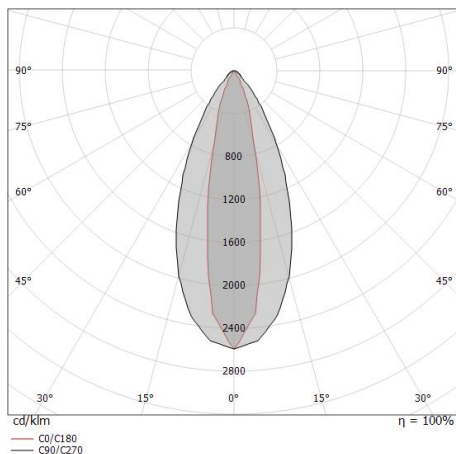

Illuminotechnical Eigenschaften

Light Output Ratio (LOR)	58 %
Lichtstrom (Lichtquelle)	2898 lm
Leuchten Lichtstrom	1689 lm
Consumption	22 W
Leuchten Lichtausbeute	76 lm/W
Farbtemperatur	4000 K
Standard Deviation of Colour Matching	1.5 Step
Farbwiedergabeindex	80 Ra
Standardumgebungstemperatur	-20 / +50°C
Typische Temperatur am Glas	40°C

LED Life / Failure Ratio

L70 B10 C0 361980h (at Tj 60 Ta 25)

UGR

UGR axial	19
UGR transversal	6.1
X=4H | Y=8H	S=0.25H
Reflection factor	70/50/20

OPTICAL

Optik C90/C270	46°
Optik C0/C180	22°
Light distribution simmetry	Symmetrical 2 assis

Single emission lines for outdoor application. The natural white LED light source with a elliptical light distribution is composed of 9 powered LEDs with CCT of 4000 K and a CRI 80; the source luminous flux is 2898 lm, with a 146.4 lm/W nominal luminous efficacy.

The device body is made of aluminium 6060 and features a anodised black finish, processed by means of 15 µm anodizing; the diffuser is made of extra clear glass - tempered with a silk-screening treatment. The ingress protection degree is IP67; the total weight is of 2.8 kg.

The total absorbed power is 22 W. The power supply cable is included and features a 0.2 m length.

The device features protection class I and can be floor-mounted with an outer casing, code 98725(for concrete or masonry).

Compliant with the EN 60598-1 standard and its specific provisions.