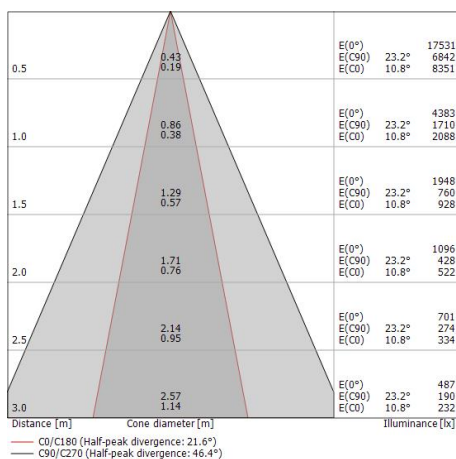

Illuminotechnical Eigenschaften

Light Output Ratio (LOR)	58 %
Lichtstrom (Lichtquelle)	2898 lm
Leuchten Lichtstrom	1689 lm
Consumption	22 W
Leuchten Lichtausbeute	76 lm/W
Farbtemperatur	4000 K
Standard Deviation of Colour Matching	1.5 Step
Farbwiedergabeindex	80 Ra
Standardumgebungstemperatur	-20 / +50°C
Typische Temperatur am Glas	40°C

LED Life / Failure Ratio

L70 B10 C0 361980h (at Tj 60 Ta 25)

UGR

UGR axial	19
UGR transversal	6.1
X=4H | Y=8H	S=0.25H
Reflection factor	70/50/20

OPTICAL

Optik C90/C270	46°
Optik C0/C180	22°
Light distribution simmetry	Symmetrical 2 assis

Single emission lines for outdoor application. The natural white LED light source with a elliptical light distribution is composed of 9 powered LEDs with CCT of 4000 K and a CRI 80; the source luminous flux is 2898 lm, with a 146.4 lm/W nominal luminous efficacy.

The device body is made of aluminium 6060 and features a anodised black finish, processed by means of 15 µm anodizing; the diffuser is made of extra clear glass - tempered with a silk-screening treatment. The ingress protection degree is IP67; the total weight is of 2.8 kg.

The total absorbed power is 22 W. The power supply cable is included and features a 0.2 m length.

The device features protection class I and can be floor-mounted with an outer casing, code 98725(for concrete or masonry).

Compliant with the EN 60598-1 standard and its specific provisions.