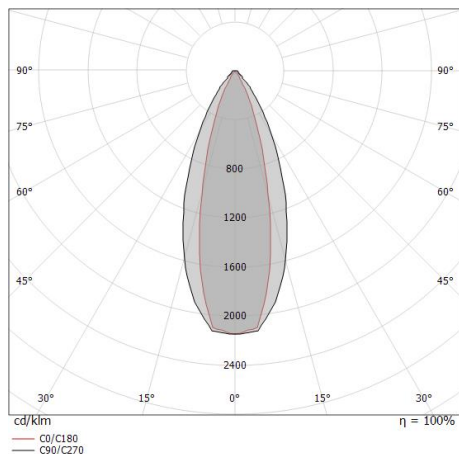

Illuminotechnical Eigenschaften

Light Output Ratio (LOR)	55 %
Lichtstrom (Lichtquelle)	1812 lm
Leuchten Lichtstrom	1009 lm
Consumption	14.5 W
Leuchten Lichtausbeute	69 lm/W
Farbtemperatur	3000 K
Standard Deviation of Colour Matching	1.5 Step
Farbwiedergabeindex	80 Ra
Standardumgebungstemperatur	-20 / +50°C
Typische Temperatur am Glas	40°C

LED Life / Failure Ratio

L70 B10 C0 361980h (at Tj 60 Ta 25)

UGR

UGR axial	18.9
UGR transversal	7.2
X=4H | Y=8H	S=0.25H
Reflection factor	70/50/20

OPTICAL

Optik C90/C270	44°
Optik C0/C180	29°
Light distribution simmetry	Symmetrical 2 assis

Single emission lines for outdoor application. The warm white LED light source with a elliptical light distribution is composed of 6 powered LEDs with CCT of 3000 K and a CRI 80; the source luminous flux is 1812 lm, with a 137.3 lm/W nominal luminous efficacy.

The device body is made of aluminium 6060 and features a anodised black finish, processed by means of 15 µm anodizing; the diffuser is made of extra clear glass - tempered with a silk-screening treatment. The ingress protection degree is IP67; the total weight is of 1.5 kg.

The total absorbed power is 14.5 W. The power supply cable is included and features a 0.2 m length.

The device features protection class I and can be floor-mounted with an outer casing, code 98724(for concrete or masonry).

Compliant with the EN 60598-1 standard and its specific provisions.