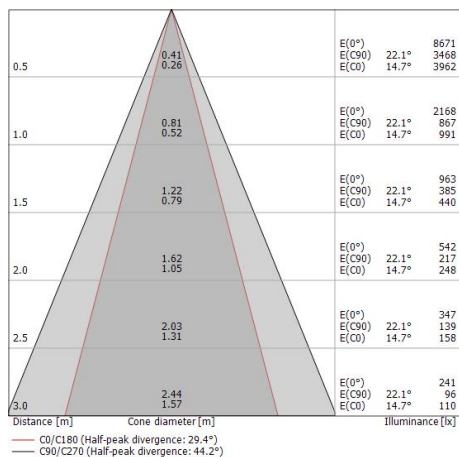

Illuminotechnical Eigenschaften

Light Output Ratio (LOR)	55 %
Lichtstrom (Lichtquelle)	1812 lm
Leuchten Lichtstrom	1009 lm
Consumption	14.5 W
Leuchten Lichtausbeute	69 lm/W
Farbtemperatur	3000 K
Standard Deviation of Colour Matching	1.5 Step
Farbwiedergabeindex	80 Ra
Standardumgebungstemperatur	-20 / +50°C
Typische Temperatur am Glas	40°C

LED Life / Failure Ratio

L70 B10 C0 361980h (at Tj 60 Ta 25)

UGR

UGR axial	18.9
UGR transversal	7.2
X=4H | Y=8H	S=0.25H
Reflection factor	70/50/20

OPTICAL

Optik C90/C270	44°
Optik C0/C180	29°
Light distribution simmetry	Symmetrical 2 assis

Single emission lines for outdoor application. The warm white LED light source with a elliptical light distribution is composed of 6 powered LEDs with CCT of 3000 K and a CRI 80; the source luminous flux is 1812 lm, with a 137.3 lm/W nominal luminous efficacy.

The device body is made of aluminium 6060 and features a anodised black finish, processed by means of 15 µm anodizing; the diffuser is made of extra clear glass - tempered with a silk-screening treatment. The ingress protection degree is IP67; the total weight is of 1.5 kg.

The total absorbed power is 14.5 W. The power supply cable is included and features a 0.2 m length.

The device features protection class I and can be floor-mounted with an outer casing, code 98724(for concrete or masonry).

Compliant with the EN 60598-1 standard and its specific provisions.