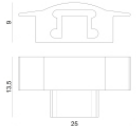

Endkappe

Code
98896