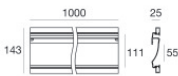

Fylo+ Recessed_3

Code

65004 - 65003