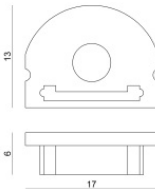

Endkappe

Code
98928