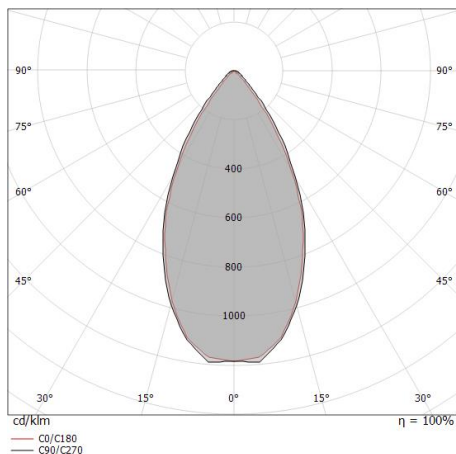

Light Output Ratio (LOR)	60 %
Lichtstrom (Lichtquelle)	1692 lm
Leuchten Lichtstrom	1020 lm
Consumption	13.5 W
Leuchten Lichtausbeute	75 lm/W
Farbtemperatur	2700 K
Standard Deviation of Colour Matching	1.5 Step
Farbwiedergabeindex	80 Ra
Standardumgebungstemperatur	-20 / +50°C
Typische Temperatur am Glas	40°C

LED Life / Failure Ratio

L70 B10 C0 361980h (at Tj 60 Ta 25)

UGR

UGR axial	18
UGR transversal	14.8
X=4H Y=8H	S=0.25H
Reflection factor	70/50/20

OPTICAL

Optik C0/C180	53°
Light distribution simmetry	Symmetrical

Single emission lines for outdoor application. The super warm white LED light source with a wide flood light distribution is composed of 6 powered LEDs with CCT of 2700 K and a CRI 80; the source luminous flux is 1692 lm, with a 138.7 lm/W nominal luminous efficacy.

Compliant with the EN 60598-1 standard and its specific provisions.

Distance [m]	Cone diameter [m]	illuminance [lx]
0.5	0.52 0.50	E(0°) 4826 E(C90) 1709 E(C0) 1724
1.0	1.03 1.01	E(0°) 1207 E(C90) 427 E(C0) 431
1.5	1.55 1.51	E(0°) 536 E(C90) 190 E(C0) 192
2.0	2.06 2.01	E(0°) 302 E(C90) 107 E(C0) 108
2.5	2.58 2.51	E(0°) 193 E(C90) 68 E(C0) 69
3.0	3.10 3.02	E(0°) 134 E(C90) 47 E(C0) 48