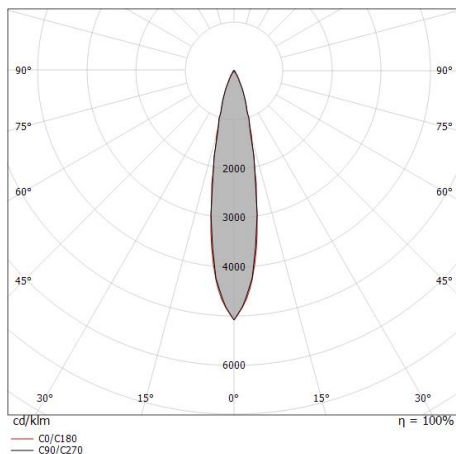

## Downlights | 1 x powerLED 4 W DC 350 mA | CRI 80 81224N15

Single emission recessed downlights for outdoor application. The natural white LED light source with a spot light distribution is composed of 1 powered LEDs with CCT of 4000 K and a CRI 80; the source luminous flux is 529 lm, with a 132.3 lm/W nominal luminous efficacy.

Compliant with the EN 60598-1 standard and its specific provisions.

Distance [m]	Cone diameter [m]	illuminance [lx]
0.5	0.18 0.18	E(0°) 4922 E(C90) 10.2° 2360 E(C0) 10.3° 2358
1.0	0.36 0.36	E(0°) 1230 E(C90) 10.2° 590 E(C0) 10.3° 590
1.5	0.54 0.55	E(0°) 547 E(C90) 10.2° 262 E(C0) 10.3° 262
2.0	0.72 0.73	E(0°) 308 E(C90) 10.2° 147 E(C0) 10.3° 147
2.5	0.90 0.91	E(0°) 197 E(C90) 10.2° 94 E(C0) 10.3° 94
3.0	1.08 1.09	E(0°) 137 E(C90) 10.2° 66 E(C0) 10.3° 66