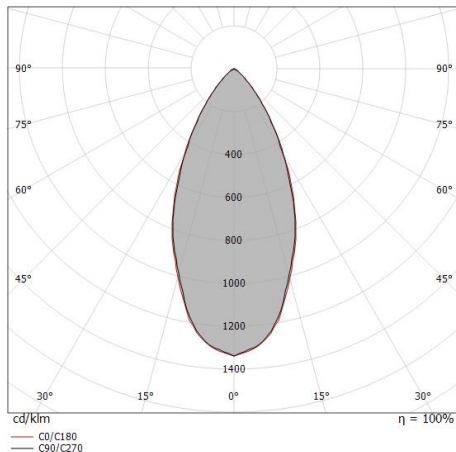

## Uplights | 1 x powerLED 4 W DC 350 mA | CRI 80 81199M60

Single emission uplights for outdoor application. The super warm white LED light source is composed of 1 powerLEDs with CCT of 2700 K and a CRI 80; the source luminous flux is 490 lm, with a 122.5 lm/W nominal luminous efficacy.

Compliant with the EN 60598-1 standard and its specific provisions.

Distance [m]	Cone diameter [m]	E(0°)	E(C90)	E(C0)
0.5	0.45 0.46	1599	608	602
1.0	0.90 0.92	400	152	150
1.5	1.35 1.37	178	68	67
2.0	1.80 1.83	100	38	38
2.5	2.25 2.29	64	24	24
3.0	2.70 2.75	44	17	17

— C0/C180 (Half-peak divergence: 49.2°)  
— C90/C270 (Half-peak divergence: 48.4°)